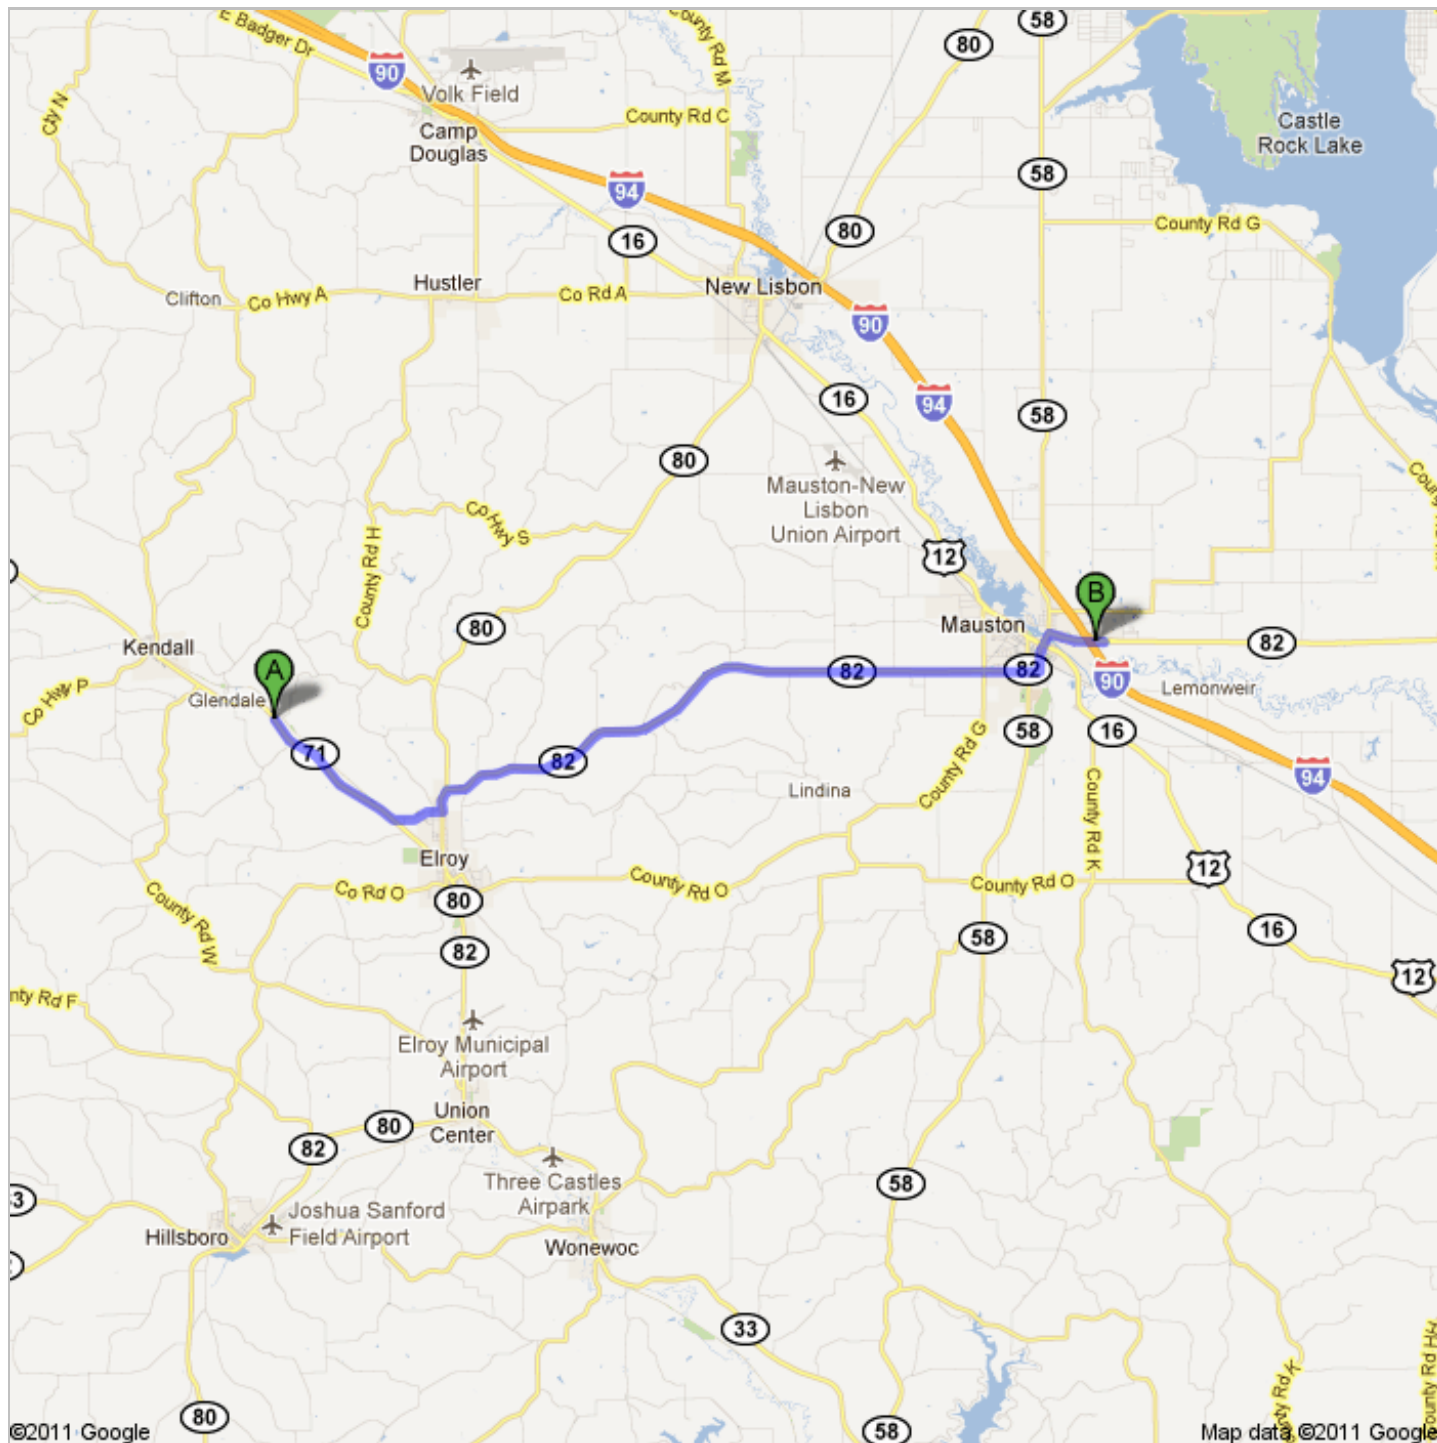

**Directions to DJ'S Inn**

1001 State Road 82 E., Mauston, WI 53948 - (608) 847-5959

16.3 mi – about 30 mins

**Save trees. Go green!**

Download Google Maps on your phone at [google.com/gmm](http://google.com/gmm)

**A** WI-71 E

- 71** 1. Head **southeast** on **WI-71 E** toward **Owatonna Ave**  
About 4 mins go 2.6 mi  
total 2.6 mi
-  2. Turn left onto **County Rd PP**  
About 3 mins go 0.7 mi  
total 3.4 mi
3. Continue onto **N Limits Rd** go 0.1 mi  
total 3.5 mi
- 80** 4. Turn left onto **WI-80 N/WI-82 E/WI-82 Trunk E/Academy St**  
About 2 mins go 0.4 mi  
total 3.9 mi
- 82** 5. Turn right onto **WI-82 E/WI-82 Trunk E**  
About 12 mins go 10.5 mi  
total 14.4 mi
6. Continue onto **Grayside St** go 0.2 mi  
total 14.6 mi
-  7. **Grayside St** turns left and becomes **Union**  
About 2 mins go 0.7 mi  
total 15.2 mi
- 82** 8. Turn right onto **WI-82 E/WI-82 Trunk E**  
About 3 mins go 0.9 mi  
total 16.2 mi
- 82** 9. Make a U-turn at **Commercial St**  
*Destination will be on the right*  
About 2 mins go 0.1 mi  
total 16.3 mi