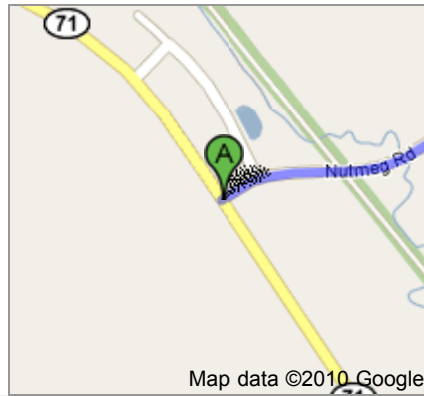

**Directions to Co Hwy P**

**2.0 mi – about 5 mins**

TPMI to East View Bed & Breakfast (via Nutmeg Avenue - 2 miles)

33620 County P Road ~ Elroy, WI 53929

1-608-463-7564

**A** WI-71 E

1. Head **northeast** on **Nutmeg Rd** toward **Elroy Sparta State Trail**  
About 3 mins

go 1.4 mi  
total 1.4 mi

 2. Turn **left** at **Co Hwy P**  
About 2 mins

go 0.6 mi  
total 2.0 mi

**B** Co Hwy P

These directions are for planning purposes only. You may find that construction projects, traffic, weather, or other events may cause conditions to differ from the map results, and you should plan your route accordingly. You must obey all signs or notices regarding your route.