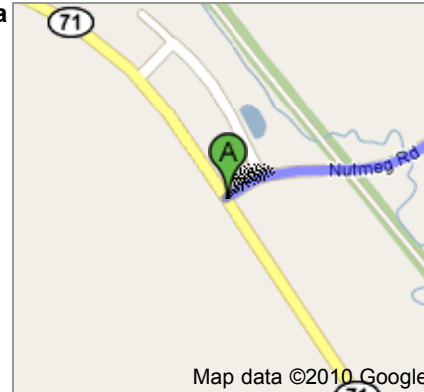

**Directions to Co Hwy P**

**2.0 mi – about 5 mins**

TPMI to East View Bed & Breakfast (via Nutmeg Avenue - 2 miles)

33620 County P Road ~ Elroy, WI 53929

1-608-463-7564

**A** WI-71 E

1. Head **northeast** on **Nutmeg Rd** toward **Elroy Sparta State Trail**  
About 3 mins

go 1.4 mi  
total 1.4 mi

 2. Turn **left** at **Co Hwy P**  
About 2 mins

go 0.6 mi  
total 2.0 mi

**B** Co Hwy P

These directions are for planning purposes only. You may find that construction projects, traffic, weather, or other events may cause conditions to differ from the map results, and you should plan your route accordingly. You must obey all signs or notices regarding your route.