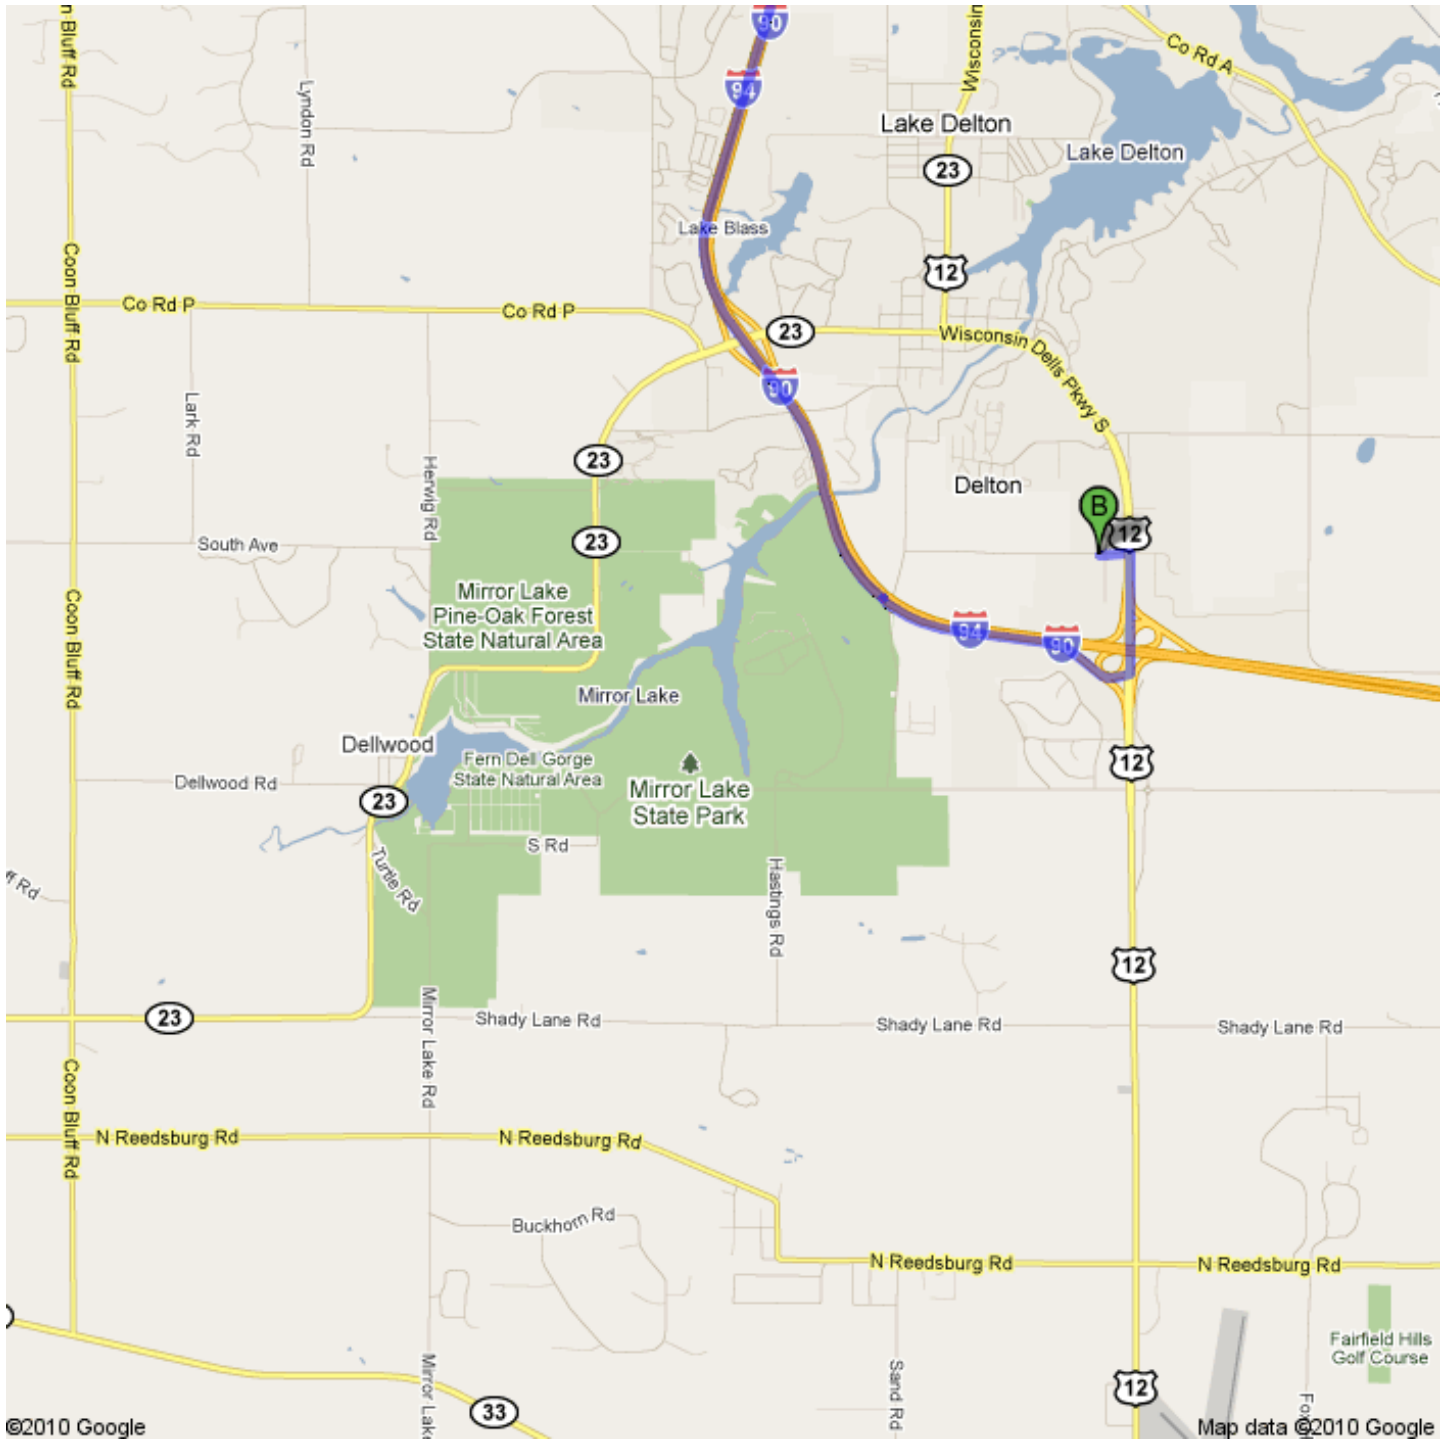

### Directions to Great Wolf Lodge

1400 Great Wolf Dr, Baraboo, Wisconsin 53913 - (608) 253-2222

39.7 mi – about 53 mins

**Save trees. Go green!**

Download Google Maps on your phone at [google.com/gmm](http://google.com/gmm)

©2010 Google Map data ©2010 Google

**WI-71 E**

- 71** 1. Head **southeast** on **WI-71 E** toward **Owatonna Ave**  
About 4 mins

go 2.6 mi  
total 2.6 mi

©2010 Google Map data ©2010 Google

- ↶** 2. Turn **left** at **County Rd PP**  
About 3 mins

go 0.7 mi  
total 3.4 mi

©2010 Google Map data ©2010 Google

3. Continue onto **N Limits Rd**

go 0.1 mi  
total 3.5 mi

©2010 Google Map data ©2010 Google

80

4. Turn **left** at **WI-80 N/WI-82 E/WI-82 Trunk E/Academy St**  
About 2 mins

go 0.7 mi  
total 15.2 mi

8. Turn **right** at **WI-82 E/WI-82 Trunk E**  
About 1 min

go 0.6 mi  
total 15.8 mi

9. Merge onto **I-90 E/I-94 E** via the ramp to **Moustan**  
About 24 mins

go 22.8 mi  
total 38.6 mi