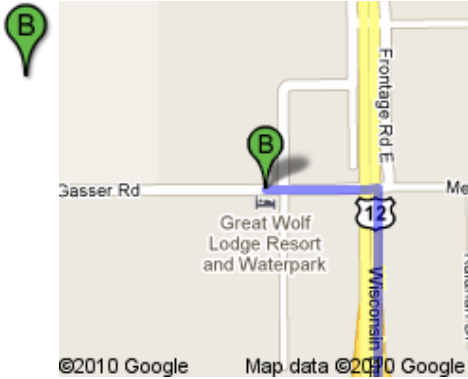

go 0.7 mi  
total 15.2 mi

8. Turn **right** at **WI-82 E/WI-82 Trunk E**  
About 1 min

go 0.6 mi  
total 15.8 mi

9. Merge onto **I-90 E/I-94 E** via the ramp to **Moustan**  
About 24 mins

go 22.8 mi  
total 38.6 mi

10. Take exit **92** for **US-12** toward **Baraboo/Devils Lake**

go 0.3 mi  
total 38.9 mi

11. Keep **left** at the fork, follow signs for **Lake Delton**

go 0.1 mi  
total 39.0 mi

12. Turn **left** at **US-12 W/Wisconsin Dells Pkwy S**  
About 3 mins

go 0.5 mi  
total 39.5 mi

13. Turn **left** at **Meadow View Dr**

go 62 ft  
total 39.6 mi

14. Continue onto **Gasser Rd**  
Destination will be on the left  
About 1 min

go 0.1 mi  
total 39.7 mi

**Great Wolf Lodge**  
1400 Great Wolf Dr, Baraboo, Wisconsin 53913 - (608) 253-2222

These directions are for planning purposes only. You may find that construction projects, traffic, weather, or other events may cause conditions to differ from the map results, and you should plan your route accordingly. You must obey all signs or notices regarding your route.