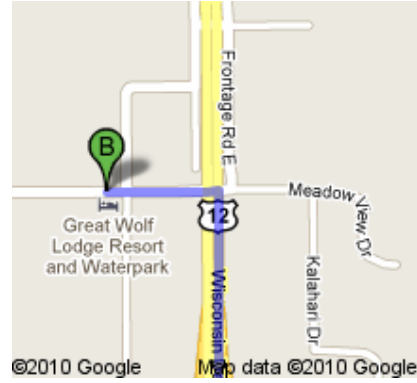

go 0.7 mi  
total 3.4 mi

©2010 Google Map data ©2010 Google

3. Continue onto **N Limits Rd**

go 0.1 mi  
total 3.5 mi

©2010 Google Map data ©2010 Google

80

4. Turn **left** at **WI-80 N/WI-82 E/WI-82 Trunk E/Academy St**  
About 2 mins

go 0.7 mi  
total 15.2 mi

8. Turn **right** at **WI-82 E/WI-82 Trunk E**  
About 1 min

go 0.6 mi  
total 15.8 mi

9. Merge onto **I-90 E/I-94 E** via the ramp to **Moustan**  
About 24 mins

go 22.8 mi  
total 38.6 mi

10. Take exit **92** for **US-12** toward **Baraboo/Devils Lake**

go 0.3 mi  
total 38.9 mi

11. Keep **left** at the fork, follow signs for **Lake Delton**

go 0.1 mi  
total 39.0 mi

12. Turn **left** at **US-12 W/Wisconsin Dells Pkwy S**  
About 3 mins

go 0.5 mi  
total 39.5 mi

13. Turn **left** at **Meadow View Dr**

go 62 ft  
total 39.6 mi

14. Continue onto **Gasser Rd**  
Destination will be on the left  
About 1 min

go 0.1 mi  
total 39.7 mi

**Great Wolf Lodge**  
1400 Great Wolf Dr, Baraboo, Wisconsin 53913 - (608) 253-2222