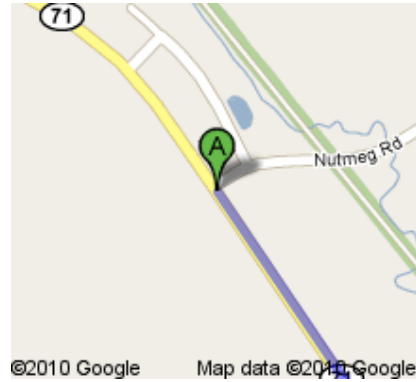

### Directions to Great Wolf Lodge

1400 Great Wolf Dr, Baraboo, Wisconsin 53913 - (608) 253-2222

39.7 mi – about 53 mins

**Save trees. Go green!**

Download Google Maps on your phone at [google.com/gmm](http://google.com/gmm)

©2010 Google Map data ©2010 Google

**WI-71 E**

- 71** 1. Head **southeast** on **WI-71 E** toward **Owatonna Ave**  
About 4 mins

go 2.6 mi  
total 2.6 mi

©2010 Google Map data ©2010 Google

- ↶** 2. Turn **left** at **County Rd PP**  
About 3 mins

go 0.7 mi  
total 3.4 mi

©2010 Google Map data ©2010 Google

3. Continue onto **N Limits Rd**

go 0.1 mi  
total 3.5 mi

©2010 Google Map data ©2010 Google

80

4. Turn **left** at **WI-80 N/WI-82 E/WI-82 Trunk E/Academy St**  
About 2 mins

go 0.4 mi  
total 3.9 mi

82

5. Turn **right** at **WI-82 E/WI-82 Trunk E**  
About 12 mins

go 10.5 mi  
total 14.4 mi

6. Continue onto **Grayside St**  
About 1 min

go 0.2 mi  
total 14.6 mi

7. **Grayside St** turns **left** and becomes **Union**  
About 2 mins