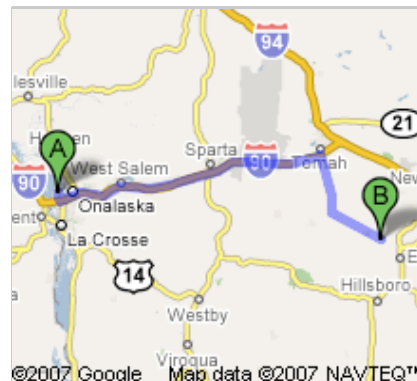

Start **La Crosse Municipal Airport**
 End **WI-71**
 Travel **58.7 mi – about 1 hour 9 mins**

Get Google Maps on your phone
 Text the word "GMAPS" to 466453

A La Crosse Municipal Airport

Drive: 58.7 mi – about 1 hour 9 mins

1. Head **north** 0.1 mi
- ← 2. Turn **left** toward **Airport Rd** 0.3 mi
2 mins
- 3. Slight **right** at **Airport Rd** 0.5 mi
1 min
- ← 4. Turn **left** at **Fanta Reed Rd W** 0.4 mi
1 min
- 5. Turn **right** at **Dawson Ave/Fanta Reed Rd** 0.4 mi
Continue to follow Dawson Ave 2 mins
- 6. Turn **right** to merge onto **I-90 E** toward **La Crosse/Madison** 39.2 mi
37 mins
7. Take exit **41** for **WI-131** toward **Wilton/Tomah** 0.3 mi
- 8. Turn **right** at **WI-131** 8.9 mi
11 mins
- ← 9. Turn **left** at **WI-71** 8.5 mi
13 mins

B WI-71

These directions are for planning purposes only. You may find that construction projects, traffic, or other events may cause road conditions to differ from the map results.

Map data ©2008 NAVTEQ™

Overview

Start

End

Map data ©2008 NAVTEQ™